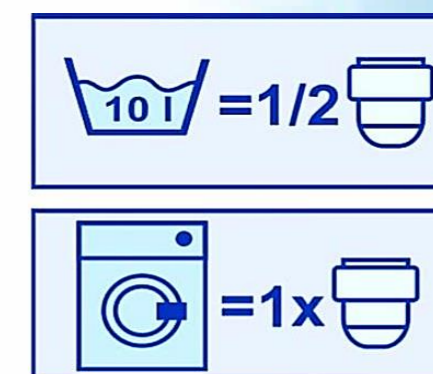

GREEN LINE BABY SOFTENER 1L

Description

A universal fabric softener with fresh scent suitable for all kinds of laundry. Softener provides comprehensive protection of laundry after washing, during drying and ironing. Our fabric softeners are also economical to use thanks to the efficiency and price ratio. To maintain efficiency, we recommend transporting the product in covered vehicles and protect it from damage and weather effects. The product to be stored in covered and dry storage rooms at the temperature from +5 °C to +25 °C out of reach of any heating bodies.

Logistic data

Type of packaging	Pcs/carton	Pcs/pallet
Conditioner 1l	8	640

Dosage

BLUE DREAM SOFTENER 1L

Description

A universal fabric softener with fresh scent suitable for all kinds of laundry. Softener provides comprehensive protection of laundry after washing, during drying and ironing. Our fabric softeners are also economical to use thanks to the efficiency and price ratio. To maintain efficiency, we recommend transporting the product in covered vehicles and protect it from damage and weather effects. The product to be stored in covered and dry storage rooms at the temperature from +5 °C to +25 °C out of reach of any heating bodies.

Logistic data

Type of packaging	Pcs/carton	Pcs/pallet
Conditioner 1l	8	640

Dosage