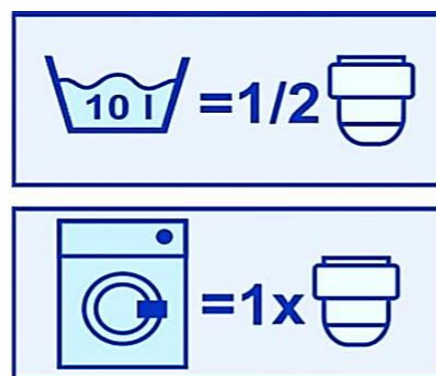

HAPPY COOL SOFTENER 1L

Description

A universal fabric softener with fresh scent suitable for all kinds of laundry. Softener provides comprehensive protection of laundry after washing, during drying and ironing. Our fabric softeners are also economical to use thanks to the efficiency and price ratio. To maintain efficiency, we recommend transporting the product in covered vehicles and protect it from damage and weather effects. The product to be stored in covered and dry storage rooms at the temperature from +5 °C to +25 °C out of reach of any heating bodies.

Logistic data

Type of packaging	Pcs/carton	Pcs/pallet
Blue 1l	8	640
Yellow 1l	8	640
Red 1l	8	640
Violet 1l	8	640

Dosage

ACTIVE WASHING GEL

Description

A universal laundry detergent suitable for washing at temperatures from 30°C to 95°C of all kinds of laundry except for wool and silk. The detergent gently washes the laundry, reliably removes dirt and leaves the laundry with a pleasant scent. Our laundry detergents are also economical to use thanks to the washing efficiency and price ratio. To maintain efficiency, we recommend transporting the product in covered vehicles and protect it from damage and weather effects. The product to be stored in covered and dry storage rooms at the temperature from +5 °C to +25 °C out of reach of any heating bodies.

Logistic data

Type of packaging	Pcs/carton	Pcs/pallet
Active Lavender 1l	8	640
Active Aloe vera 1l	8	640
Active 1,5l	6	360
Active 3l	4	180

Dosage