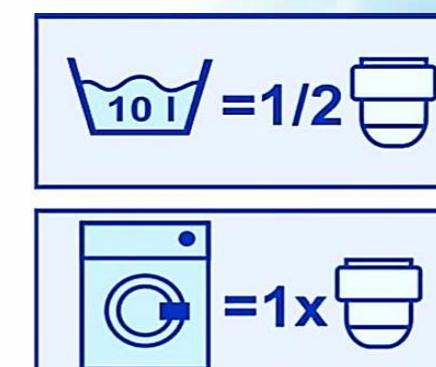

GREEN LINE SOFTENER 1L

LADY PRO SOFTENER 1L

Description

A universal fabric softener with fresh scent suitable for all kinds of laundry. Softener provides comprehensive protection of laundry after washing, during drying and ironing. Our fabric softeners are also economical to use thanks to the efficiency and price ratio. To maintain efficiency, we recommend transporting the product in covered vehicles and protect it from damage and weather effects. The product to be stored in covered and dry storage rooms at the temperature from +5 °C to +25 °C out of reach of any heating bodies.

Description

A universal fabric softener with fresh scent suitable for all kinds of laundry. Softener provides comprehensive protection of laundry after washing, during drying and ironing. Our fabric softeners are also economical to use thanks to the efficiency and price ratio. To maintain efficiency, we recommend transporting the product in covered vehicles and protect it from damage and weather effects. The product to be stored in covered and dry storage rooms at the temperature from +5 °C to +25 °C out of reach of any heating bodies.

Logistic data

Type of packaging	Pcs/carton	Pcs/pallet
Emotion 1l	8	640
Dreams 1l	8	640
Softness 1l	8	640

Dosage

Logistic data

Type of packaging	Pcs/carton	Pcs/pallet
Gold 1l	8	640
Blue 1l	8	640
Black 1l	8	640

Dosage