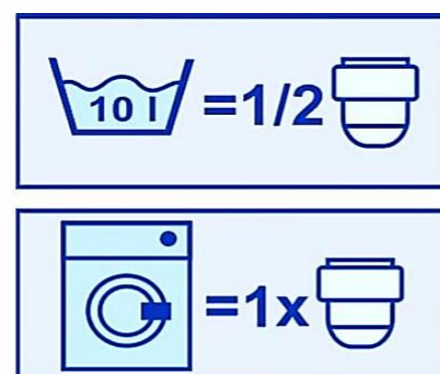

GREEN LINE SOFTENER 1L

LADY PRO SOFTENER 1L

Description

A universal fabric softener with fresh scent suitable for all kinds of laundry. Softener provides comprehensive protection of laundry after washing, during drying and ironing. Our fabric softeners are also economical to use thanks to the efficiency and price ratio. To maintain efficiency, we recommend transporting the product in covered vehicles and protect it from damage and weather effects. The product to be stored in covered and dry storage rooms at the temperature from +5 °C to +25 °C out of reach of any heating bodies.

Description

A universal fabric softener with fresh scent suitable for all kinds of laundry. Softener provides comprehensive protection of laundry after washing, during drying and ironing. Our fabric softeners are also economical to use thanks to the efficiency and price ratio. To maintain efficiency, we recommend transporting the product in covered vehicles and protect it from damage and weather effects. The product to be stored in covered and dry storage rooms at the temperature from +5 °C to +25 °C out of reach of any heating bodies.

Logistic data

Type of packaging	Pcs/carton	Pcs/pallet
Emotion 1l	8	640
Dreams 1l	8	640
Softness 1l	8	640

Dosage

Logistic data

Type of packaging	Pcs/carton	Pcs/pallet
Gold 1l	8	640
Blue 1l	8	640
Black 1l	8	640

Dosage