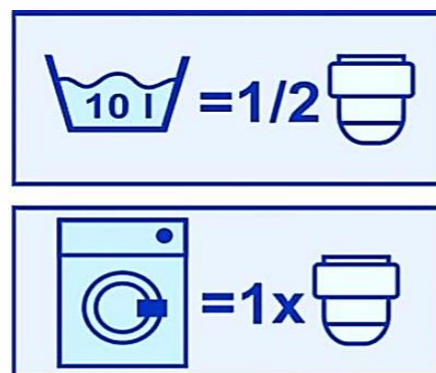

GREEN LINE BABY SOFTENER 1L

Description

A universal fabric softener with fresh scent suitable for all kinds of laundry. Softener provides comprehensive protection of laundry after washing, during drying and ironing. Our fabric softeners are also economical to use thanks to the efficiency and price ratio. To maintain efficiency, we recommend transporting the product in covered vehicles and protect it from damage and weather effects. The product to be stored in covered and dry storage rooms at the temperature from +5 °C to +25 °C out of reach of any heating bodies.

Logistic data

Type of packaging	Pcs/carton	Pcs/pallet
Conditioner 1l	8	640

Dosage

BLUE DREAM SOFTENER 1L

Description

A universal fabric softener with fresh scent suitable for all kinds of laundry. Softener provides comprehensive protection of laundry after washing, during drying and ironing. Our fabric softeners are also economical to use thanks to the efficiency and price ratio. To maintain efficiency, we recommend transporting the product in covered vehicles and protect it from damage and weather effects. The product to be stored in covered and dry storage rooms at the temperature from +5 °C to +25 °C out of reach of any heating bodies.

Logistic data

Type of packaging	Pcs/carton	Pcs/pallet
Conditioner 1l	8	640

Dosage